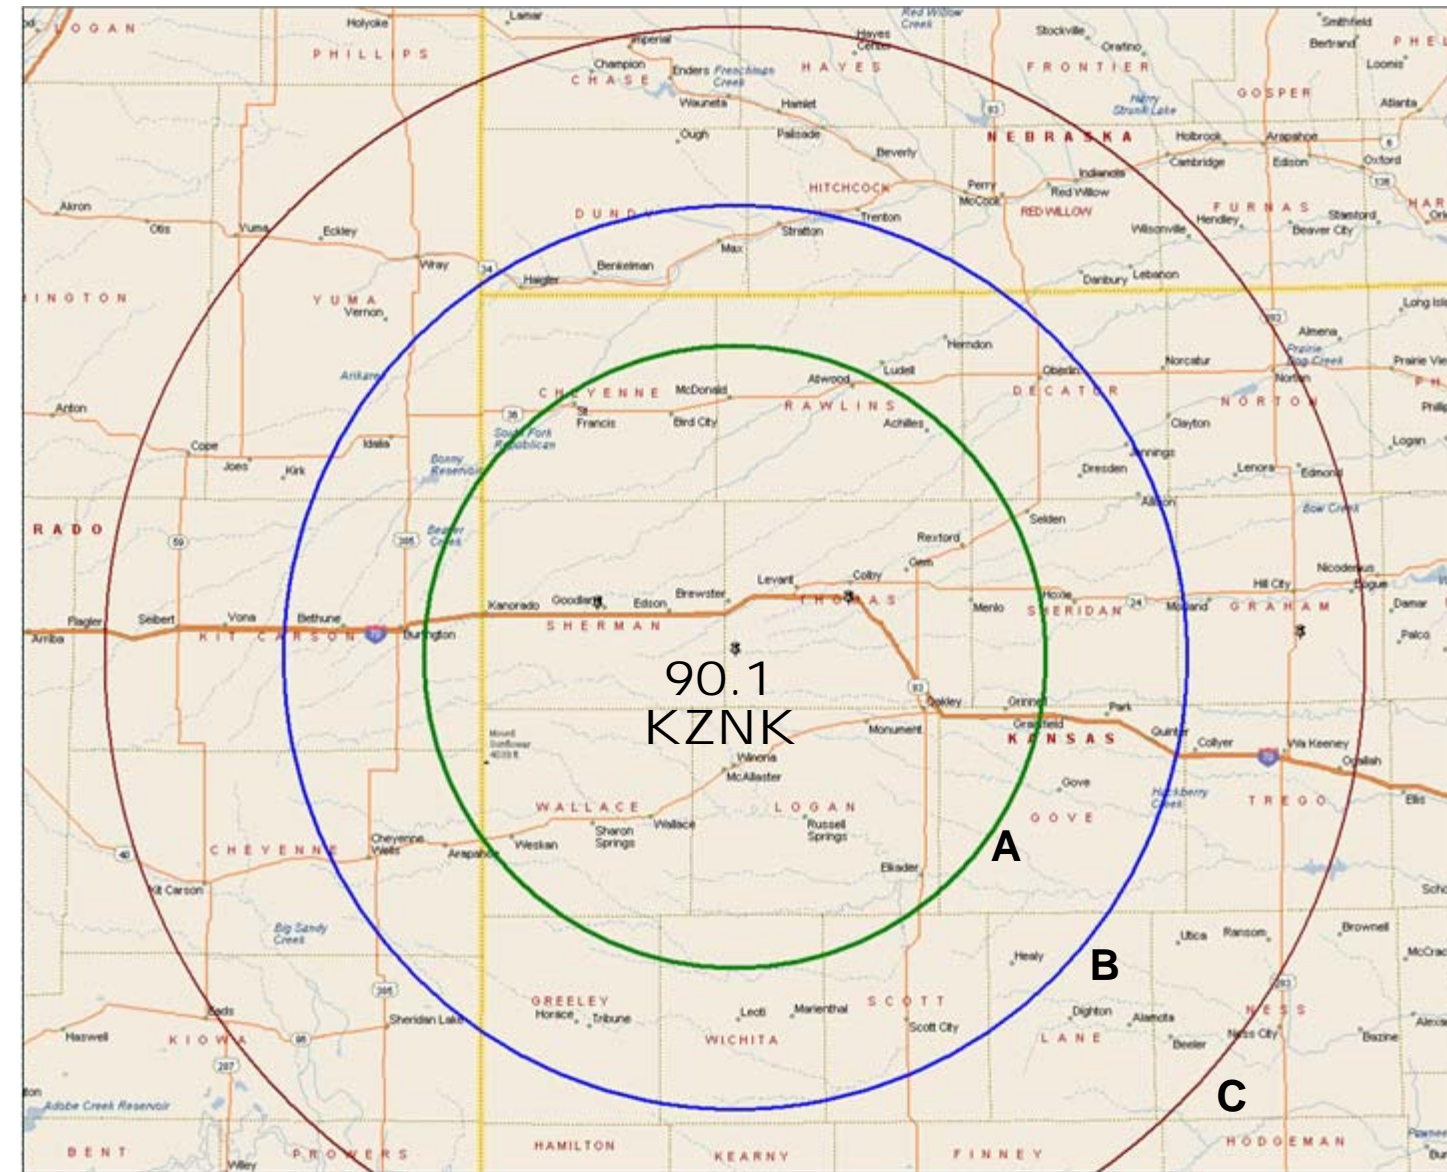

## High Plains Public Radio for Northwest Kansas & the greater tri-state region

- Complete coverage of all of Northwest Kansas on a single frequency (90.1 FM)
- Extended coverage to the tri-state region of Eastern Colorado and Southwest Nebraska
- Localized emergency weather, community service announcements and underwriting support recognition
- Reliable service from a 90,000 watt signal provided by a state-of-the-art transmitter and antenna at a height of over 1000 feet
- For more information, including a complete program schedule, visit [hppr.org](http://hppr.org)

- A** = strong reception with most radios in most locations (60 dBu contour)
- B** = good reception with a better quality radio with an external antenna in most locations (46 dBu contour)
- C** = useable reception with a better quality radio with an external antenna, e.g. a car radio (34 dBu contour)

*Note: Contour circles are based on an average off 360 radials.  
Actual coverage will vary depending on local terrain and directionality of the antenna pattern.*